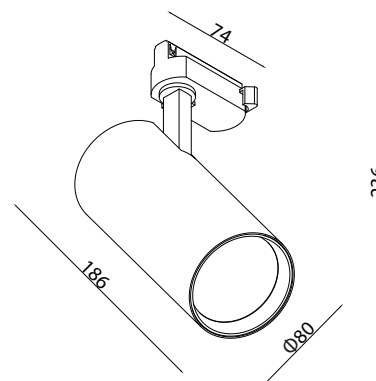

TECHNICAL DATA

TYPE

Professional LED for Interior Lighting.

MATERIAL

Die-cast aluminum .

PRO

CRI ≥ 90

IP20

36°

220-240V
50/60Hz

30,000h

Model:	Gemini
Format:	Round
Location:	Interior
Wattage:	30W
Materials:	Aluminum
Led Color:	3000K / 4000K / 6500K
Product Dimension:	Ø80*186mm
IP Code:	20
Fixation:	Track
CRI :	90
Lumen Output:	2580LM
Frequency:	50/60 Hz
Beam Angle:	36°

DIMENSION DRAW

**INDOOR**